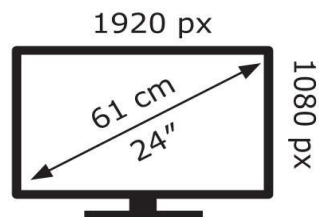

ENERG

AOC

24G4X

18 kWh/1000h

ABCDEF**G**

25 kWh/1000h

2019/2013